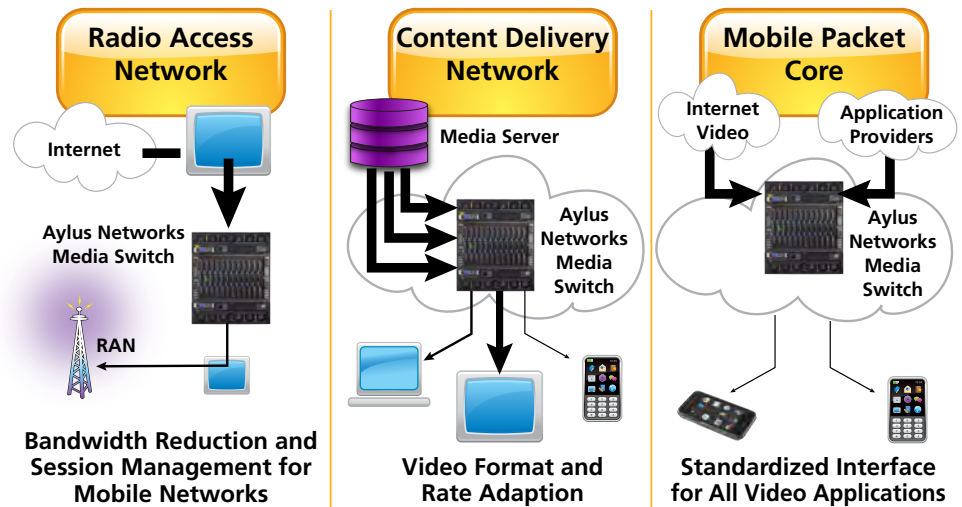

- Bandwidth management
- Session management
- Video transcoding

Content Delivery Network

- Media reformatting and resizing
- Video transrating

Mobile Packet Core

- Bandwidth reduction
- Common interface for application providers

Rich Communication Suite (RCS)

- Rich media and content sharing
- Video adaptation for viewing on web browser and mobile
- Video recording

To learn more call us at
+1 978 392 4730 or visit
us at www.Aylus.com

Aylus Networks Mobile Media Streaming Solutions

The Aylus Networks Media Switch helps mobile operators and content providers meet the challenges of the growing mobile video market by optimizing the transmission of streaming video and minimizing the impact of video on the network.

- Detects a subscriber's device type and screen size
- Appropriately transcodes the video stream in real-time
- Reformats and resizes the media to perfectly fit the mobile device
- Transrates the video stream to optimize performance